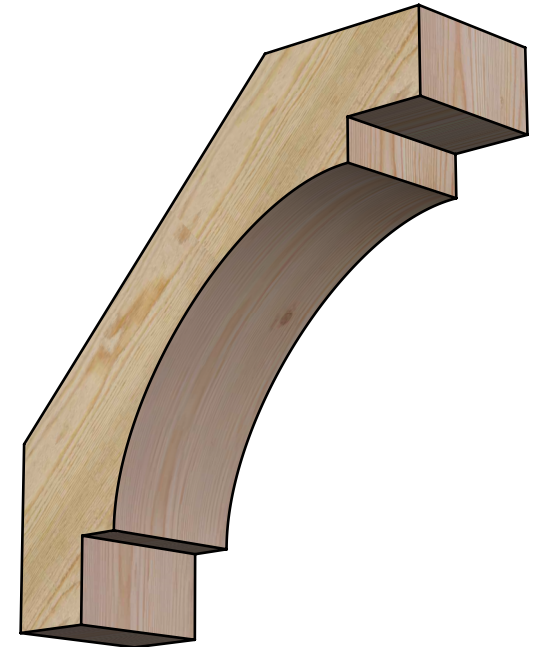

BRC06X20X20MRC00RDF

6"W X 20"D X 20"H MERCED ROUGH SAWN BRACE, DOUGLAS FIR

SIDE

FRONT

EKENA MILLWORK
 2300 WEST MAIN ST.
 CLARKSVILLE, TX 75426
 TOLL FREE: 866-607-0453
 WWW.EKENAMILLWORK.COM

NOTES

1. INSTALLATION TO BE COMPLETED IN ACCORDANCE WITH MANUFACTURER'S SPECIFICATIONS.
2. DRAWING MAY NOT BE TO SCALE
3. THIS DRAWING IS INTENDED FOR DESIGN AND PLANNING PURPOSES ONLY.
4. ALL INFORMATION CONTAINED HEREIN WAS CURRENT AT THE TIME OF DEVELOPMENT BUT MUST BE REVIEWED AND APPROVED BY THE PRODUCT MANUFACTURER TO BE CONSIDERED ACCURATE.
5. PRODUCTS ARE NOT KILN DRIED. THIS ITEM IS UNIQUE AND WILL CONTAIN THE NATURAL VARIATIONS THAT THE WOOD SPECIES OFFERS. THIS MAY RESULT IN VARIATIONS UP TO 1/4"