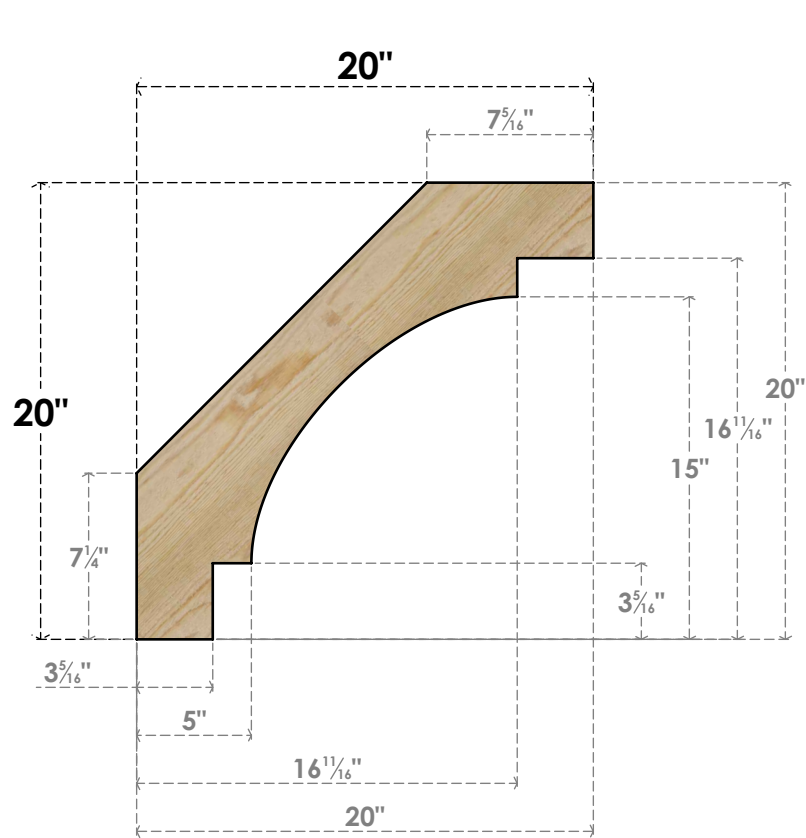

BRC06X20X20MRC00RDF

6"W X 20"D X 20"H MERCED ROUGH SAWN BRACE, DOUGLAS FIR

SIDE

FRONT

EKENA MILLWORK
 2300 WEST MAIN ST.
 CLARKSVILLE, TX 75426
 TOLL FREE: 866-607-0453
 WWW.EKENAMILLWORK.COM

NOTES

1. INSTALLATION TO BE COMPLETED IN ACCORDANCE WITH MANUFACTURER'S SPECIFICATIONS.
2. DRAWING MAY NOT BE TO SCALE
3. THIS DRAWING IS INTENDED FOR DESIGN AND PLANNING PURPOSES ONLY.
4. ALL INFORMATION CONTAINED HEREIN WAS CURRENT AT THE TIME OF DEVELOPMENT BUT MUST BE REVIEWED AND APPROVED BY THE PRODUCT MANUFACTURER TO BE CONSIDERED ACCURATE.
5. PRODUCTS ARE NOT KILN DRIED. THIS ITEM IS UNIQUE AND WILL CONTAIN THE NATURAL VARIATIONS THAT THE WOOD SPECIES OFFERS. THIS MAY RESULT IN VARIATIONS UP TO 1/4"